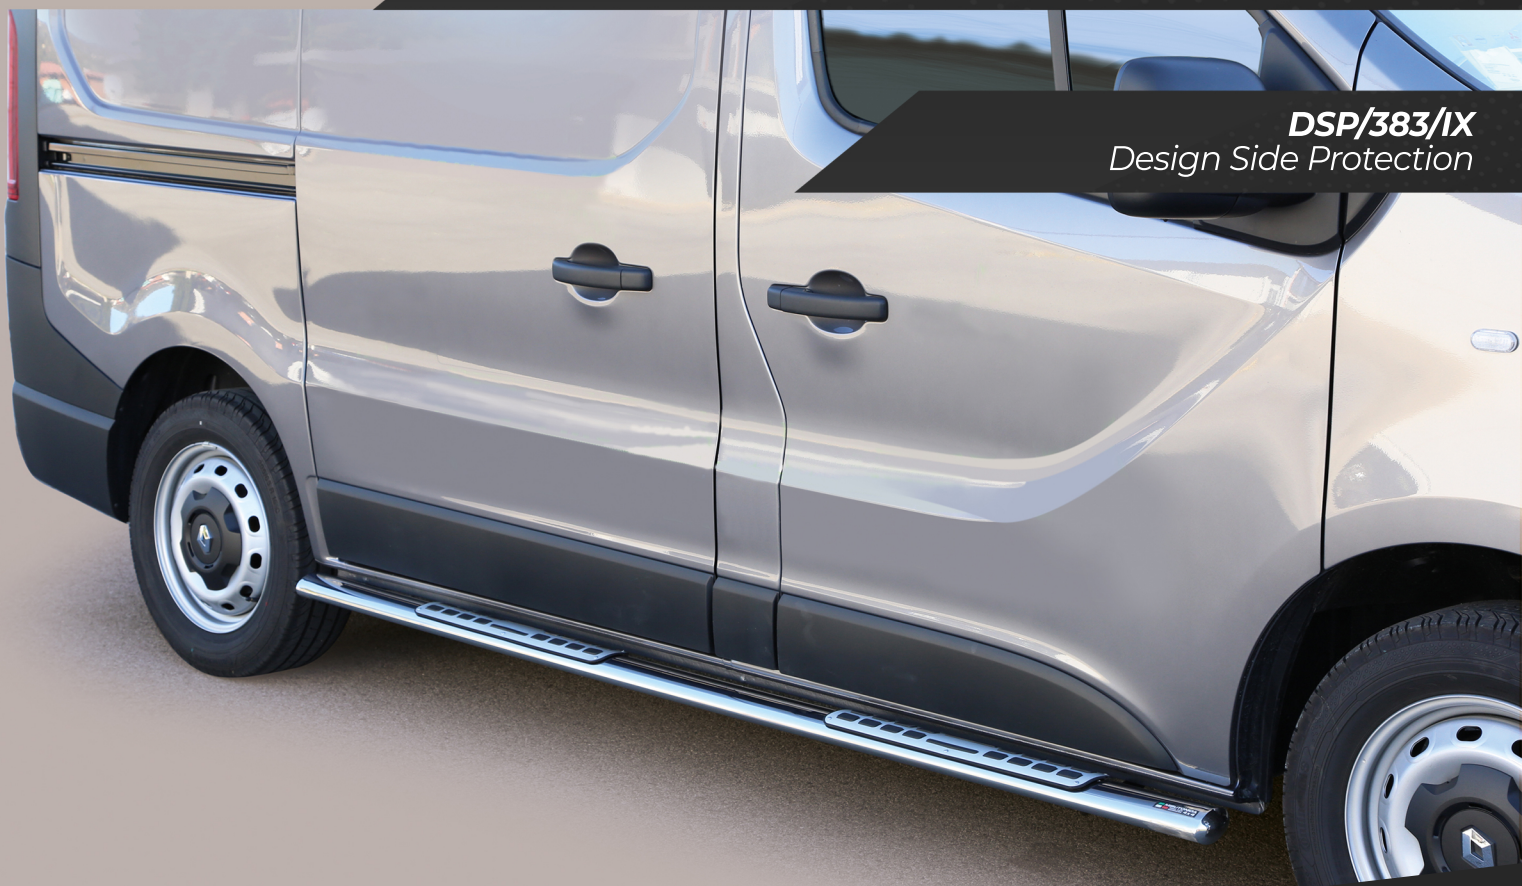

RENAULT
TRAFIC 2014

DSP/383/IX
Design Side Protection